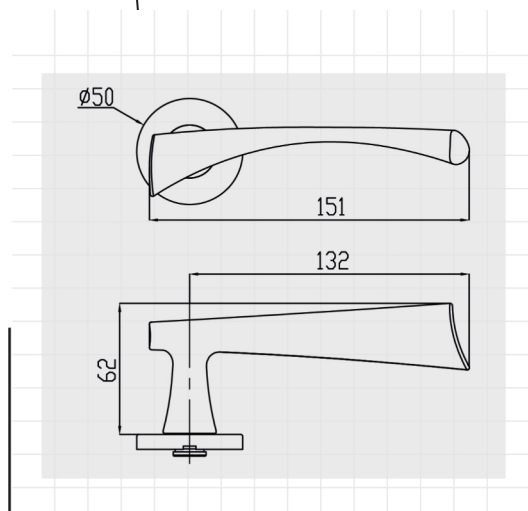

FINISHES

Polished Chrome

Matt Black lacquered

Satin Chrome

*made
in
Italy*

DESCRIPTION

Handle made in **Zamak** with cutting-edge technologies in die-casting processes. Assembled on round rose.